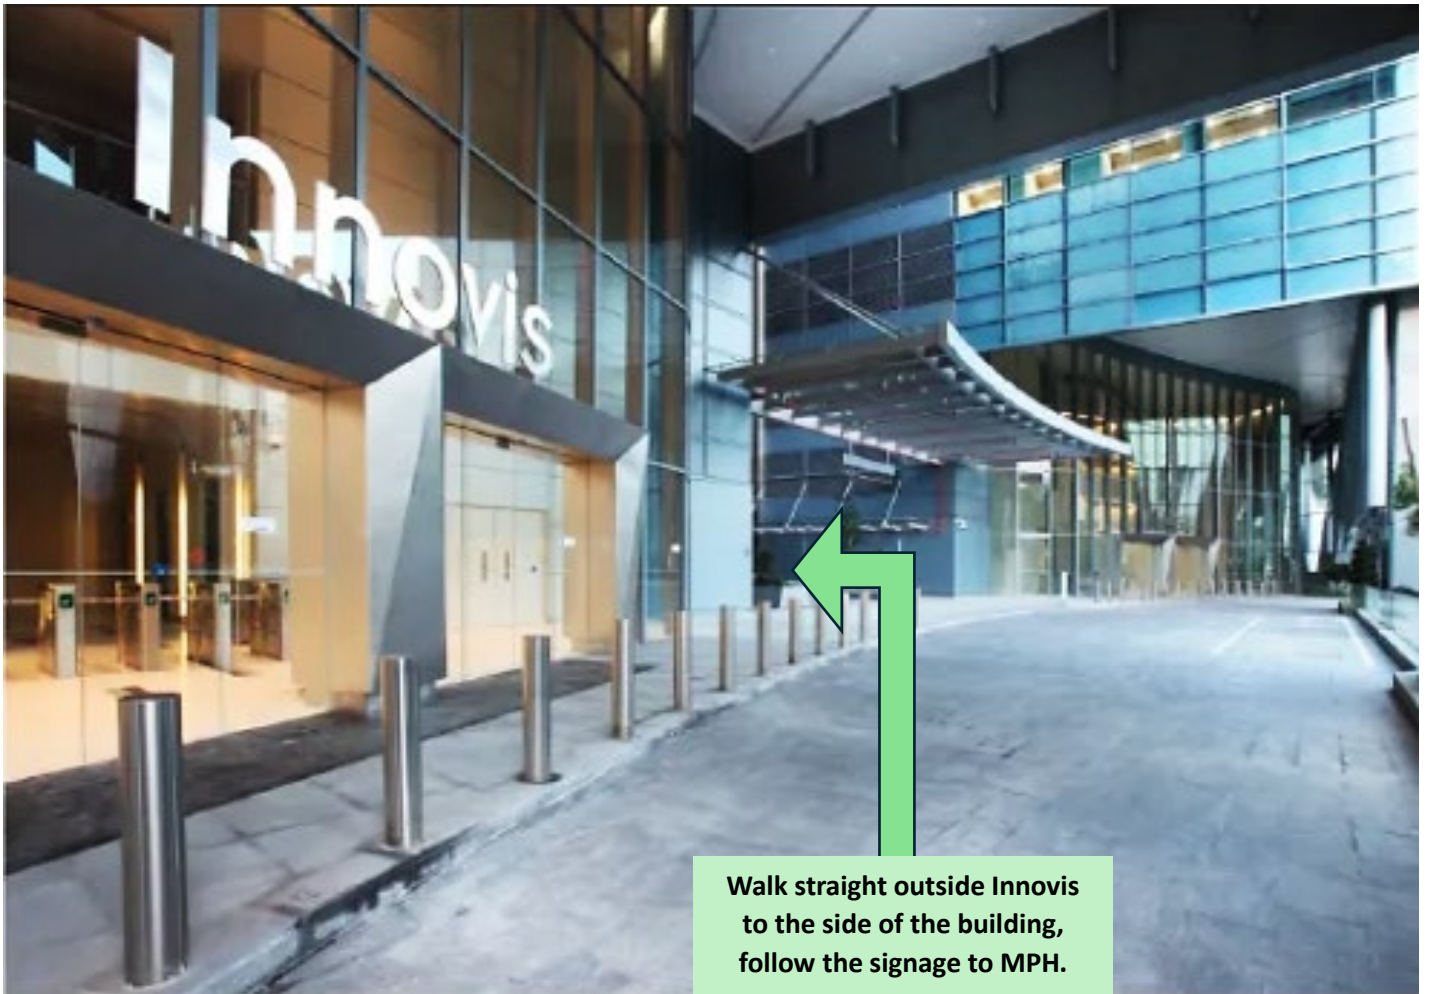

Please note that the Multi-Purpose Hall (MPH) is not located in the Innovis Building. It is located (outside) along the right side of the Innovis Building.

Venue

2 Fusionopolis Way, Innovis, Singapore 138634

Meeting Room – “Multi-Purpose Hall” (on the ground floor)

**Walk straight outside Innovis
to the side of the building,
follow the signage to MPH.**