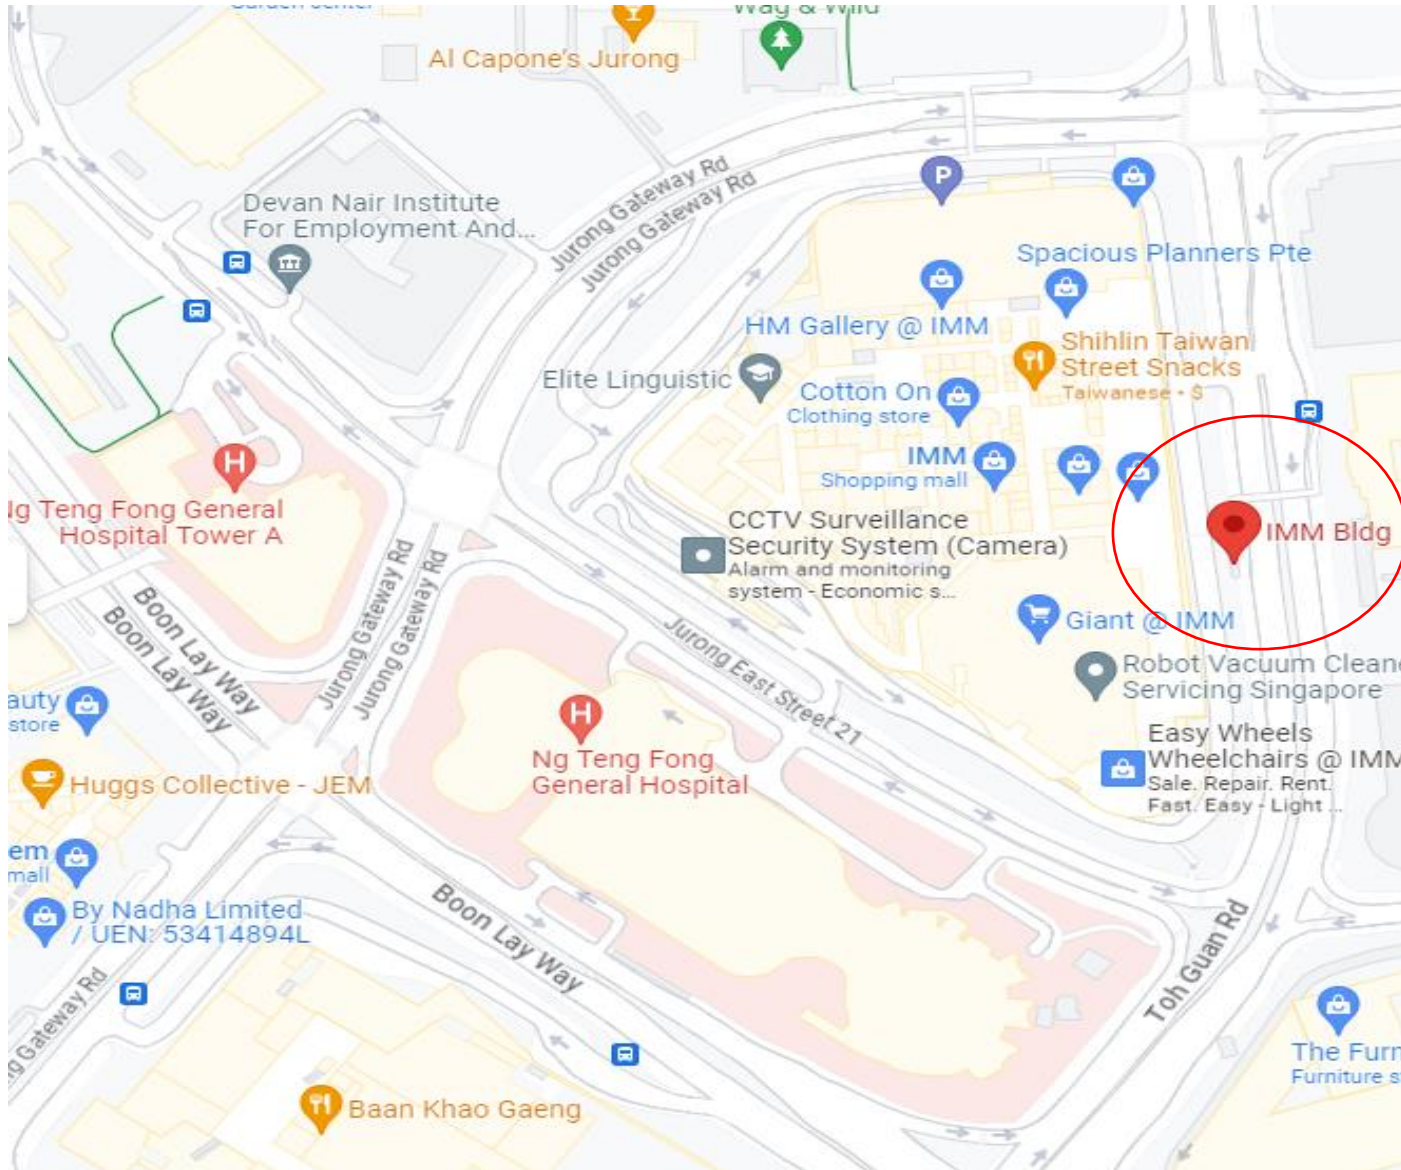

Shuttle Bus Details

Daily free service from IMM (Toh Guan Road) and Jurong East to THE CHEVRONS is available at 30-minute intervals;

The bus leaves the club at 1000hrs, 1030hrs, 1100hrs etc.

Please take note that there will be no shuttle bus service at 1430hrs and 1930hrs. The shuttle bus service will resume at 1500hrs and 2000hrs respectively.

Operating Hours:

Mon - Fri 1000 - 2200 hrs

Sat & Sun 0900 - 2200 hrs

Estimated Time Per Trip (at 30-minute intervals)*:

1000hrs	Bus leaves the club
1005hrs	IMM
1010hrs	Bus pick-up point at Venture Ave (Bay 3, near sheltered ramp)
1015hrs	Bus returns to the club
1030hrs	Bus leaves the club

IMM Bus Stop Along
Toh Guan Road

IMM Bus Stop
Along Toh Guan Road

Vision Exchange
Bus Stop along
Venture Avenue

Vision Exchange
Bus Stop along
Venture Avenue

Directions to Visions Exchange Bus Stop

1.

2.

Directions to Visions Exchange Bus Stop

3.

4.

Directions to Visions Exchange Bus Stop

5.

6.

Directions to Visions Exchange Bus Stop

7.

8.