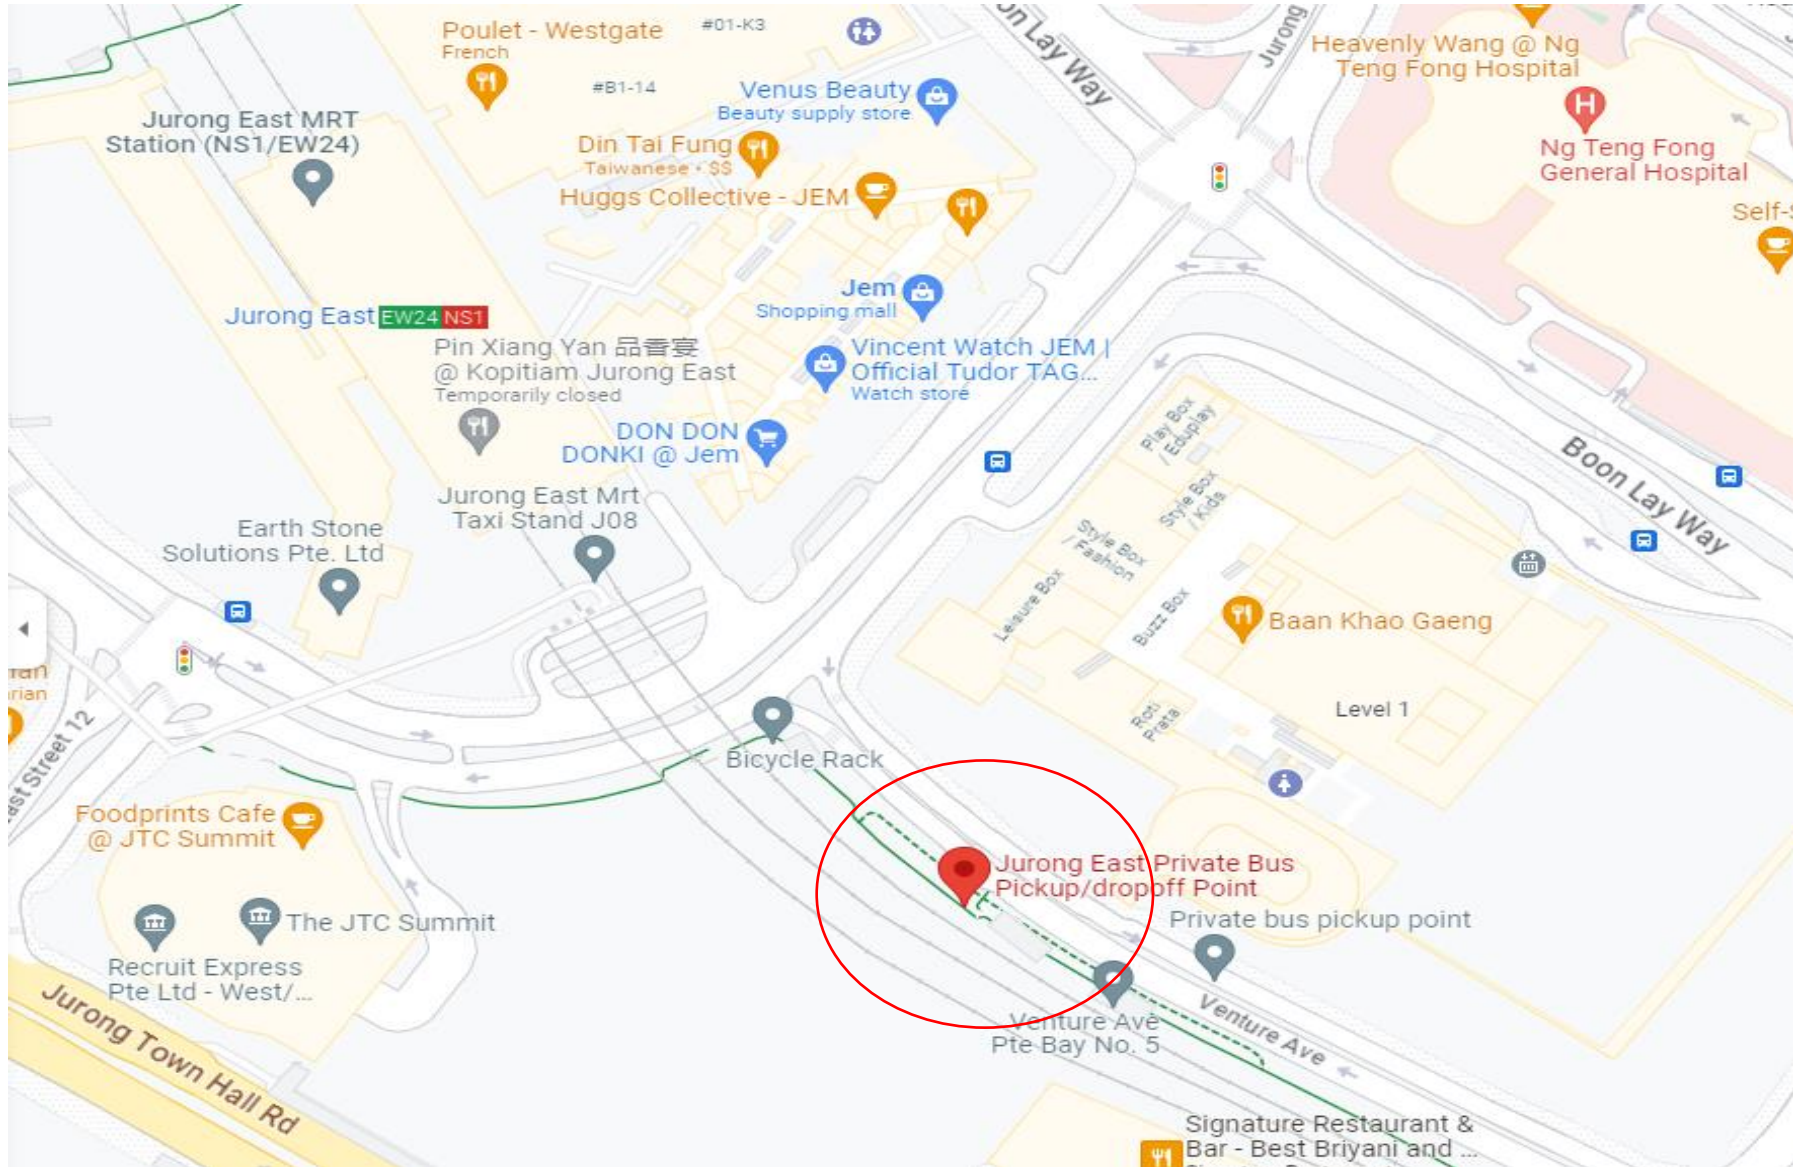

Shuttle Bus Details

Daily free service from IMM (Toh Guan Road) and Jurong East to THE CHEVRONS is available at 30-minute intervals;

The bus leaves the club at 1000hrs, 1030hrs, 1100hrs etc.

Please take note that there will be no shuttle bus service at 1430hrs and 1930hrs. The shuttle bus service will resume at 1500hrs and 2000hrs respectively.

Operating Hours:

Mon - Fri 1000 - 2200 hrs

Sat & Sun 0900 - 2200 hrs

Estimated Time Per Trip (at 30-minute intervals)*:

1000hrs	Bus leaves the club
1005hrs	IMM
1010hrs	Bus pick-up point at Venture Ave (Bay 3, near sheltered ramp)
1015hrs	Bus returns to the club
1030hrs	Bus leaves the club

IMM Bus Stop Along
Toh Guan Road

IMM Bus Stop
Along Toh Guan Road

Vision Exchange
Bus Stop along
Venture Avenue

Vision Exchange
Bus Stop along
Venture Avenue

Directions to Visions Exchange Bus Stop

1.

2.

Directions to Visions Exchange Bus Stop

3.

4.

Directions to Visions Exchange Bus Stop

5.

6.

Directions to Visions Exchange Bus Stop

7.

8.