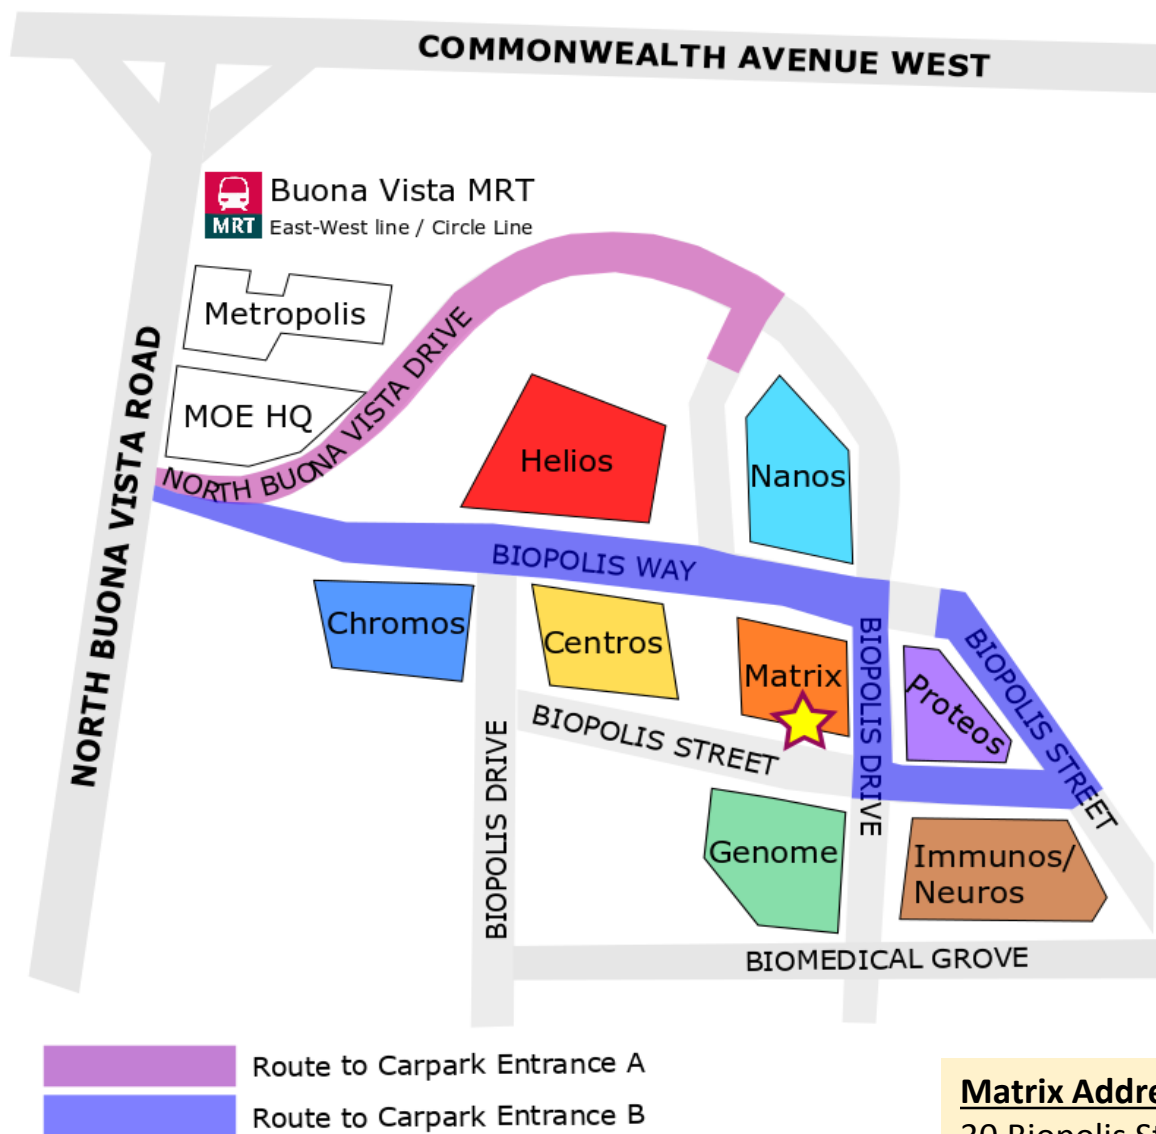

Directions to Biopolis 1 Carpark

Travelling on AYE from City

- Exit left at Exit 8 North BuonaVista/NUH.
- Keep to right lanes and turn right at traffic light.
- Drive straight towards North BuonaVista Road
- Pass 4 traffic lights; turn right into North BuonaVista Drive

Travelling on AYE from Jurong

- Exit right at Exit 8 North BuonaVista/NUH.
- Keep to right lanes and turn right at traffic light.
- Drive straight towards North BuonaVista Rd
- Pass 3 traffic lights, turn right into North BuonaVista Drive

Parking Information

Visitors' Parking is at Basement 3 (B3 Cash Card Parking).

- Park at B3 in the Orange zone at Matrix Building and take Passenger Lift to Level 1 lobby.
- All visitors will be given a QR code sticker by our colleagues to tap at the gantry at Matrix, Level 1, Lift Lobby
- After the gantry, take the lift to Level 5. Once you exit the lift, turn right. There will be signages to guide you to the meeting room.