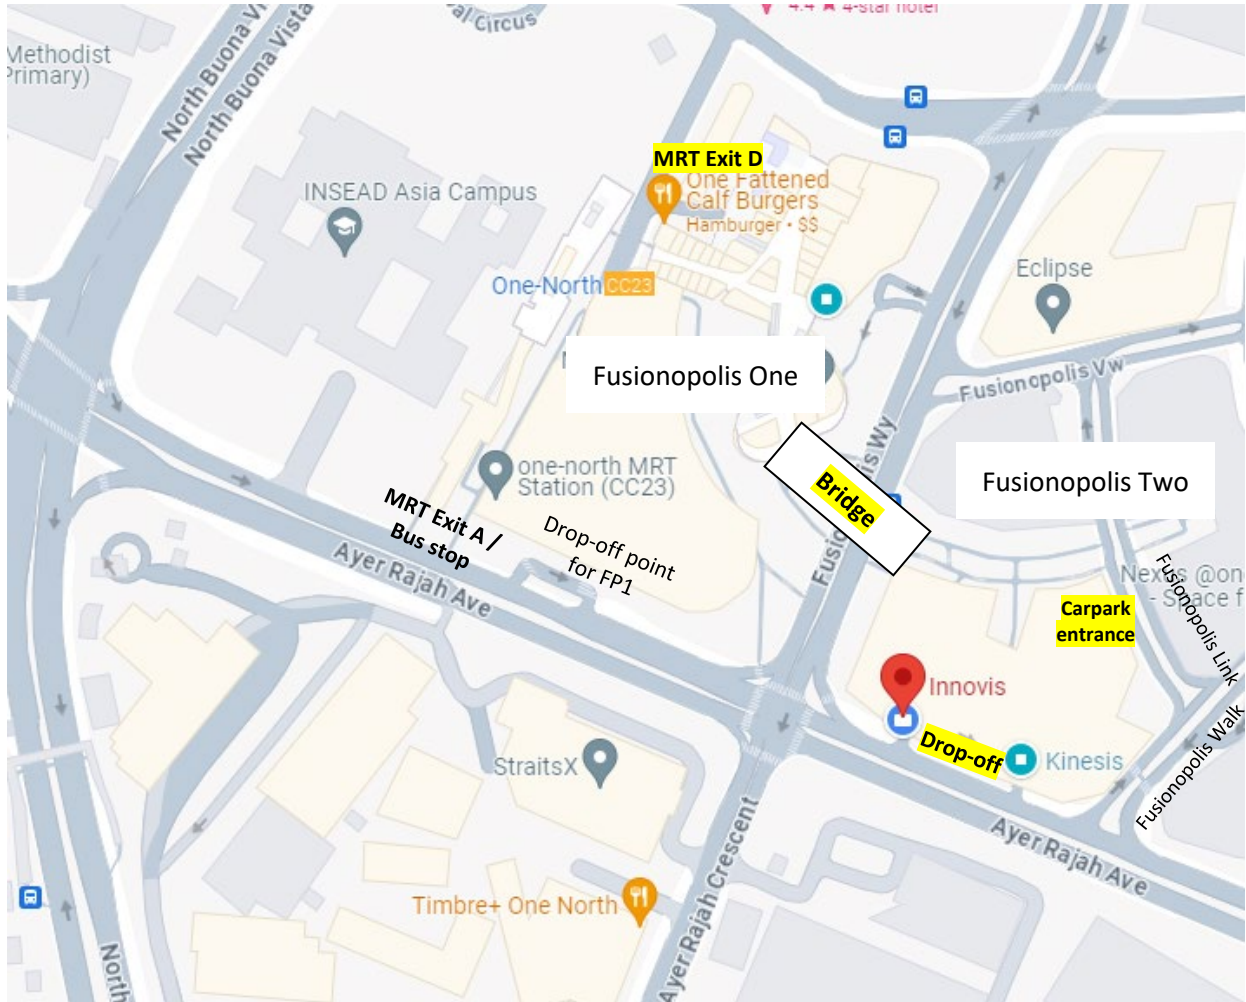

## Getting to Innovis, Fusionopolis 2, 2 Fusionopolis Way, Singapore 138634

### Drop-off point for taxis and chauffeured cars

- The drop-off point for Innovis at Fusionopolis Two is along Ayer Rajah Avenue, past the traffic junction immediately after the main drop-off point for Fusionopolis One after passing INSEAD Asia Campus or One-North MRT station (CC23) exit A.

### By Mass Rapid Transit (MRT) service

- The one-north MRT station, served by the Circle Line, is located in the basement of Fusionopolis One.
- Commuters may also take East-West train line and alight at Buona Vista MRT station (EW 21). They can transfer via a 5 min walk to the Circle Line at the adjacent platform at Buona Vista station and board the train to the one-north MRT station.
- Exit from one-north MRT station, Exit D, beside Subway. Take the long escalator up and turn right towards another escalator up to the pedestrian bridge to Innovis.

### By public bus services from Buona Vista MRT to Fusionopolis One

*(Board from Buona Vista Stn Exit D bus stop 11369)*

- Service 91 stops in front of INSEAD at one-north stn bus stop 18051, which is next to Fusionopolis One.
- Services 92, 95, 198 and 200 ply North Buona Vista Road. Alight at Ayer Rajah Ind Est bus stop 18129. It is a 5-minute walk to Innovis from that bus stop.
- Service 191, which is a loop service running from North Buona Vista Road and Holland Drive to Infinite Studios along Portsdown Road and back. Alight at first stop on Portsdown Road, in front of the Galaxis building bus stop 18159. Follow the signages to Innovis.